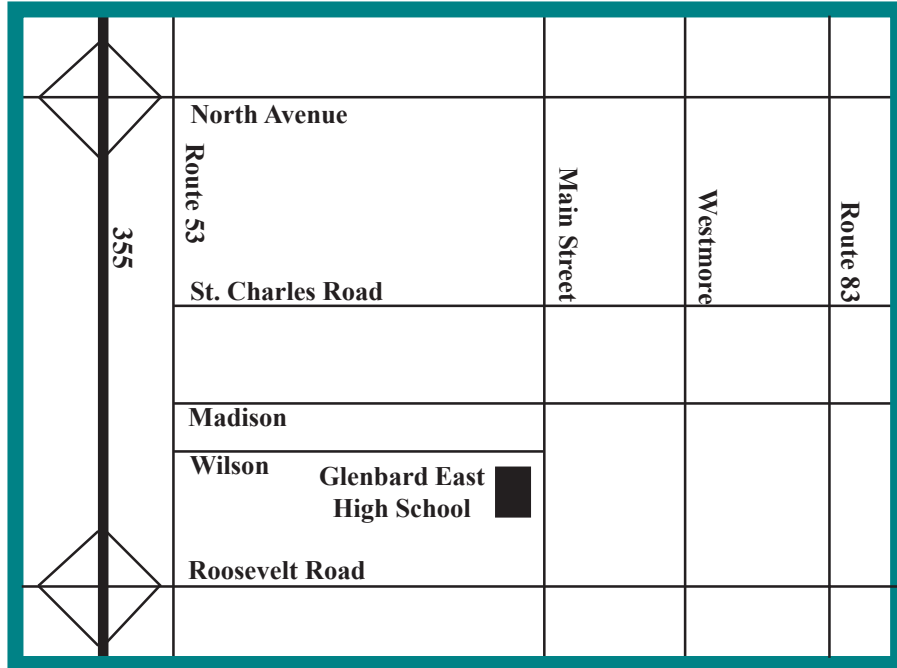

How To Get To The Meet

Glenbard East High School
 1014 South Main Street
 Lombard